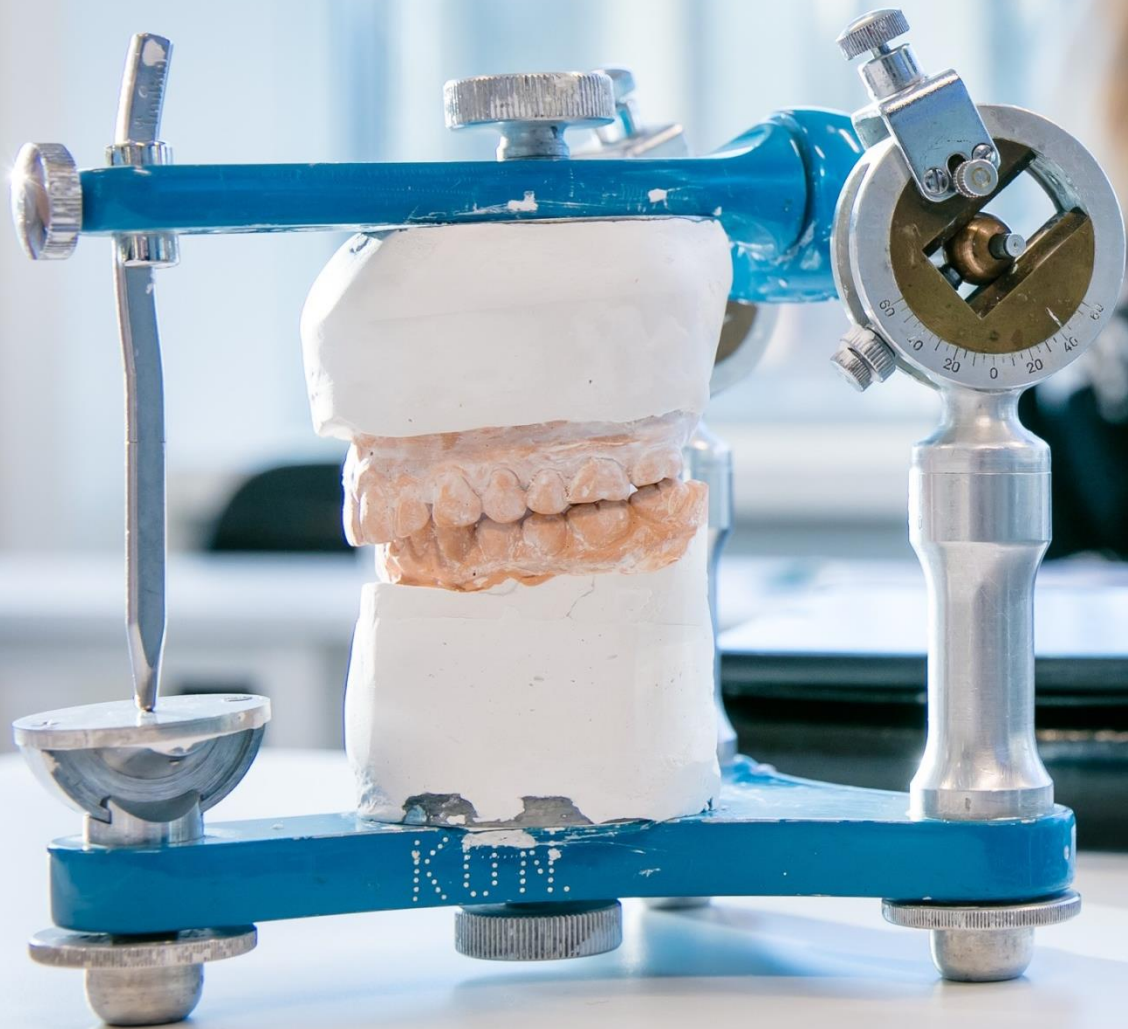

18d

16d

A1D

A1E

CLEAR

1

B1 A1 B2 D2 A2 C1 C2 A3 D3 B3 A5 B4 C3 A4 C4 D4

AFA INCISAL FLOW KL. RINGEN PORZELAIN E 107

  
INTRAmatic  
LUX 2  
20LN  
MADE IN GERMANY

  
INTRAmatic  
LUX 2  
20LN  
MADE IN GERMANY

Q

Information

Information

Woman in a green coat interacting with a digital display.

Staff member working behind the reception desk.